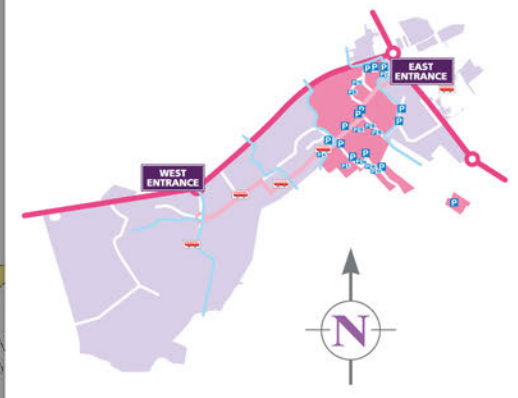

133 To The Holt

0 50 100 METRES