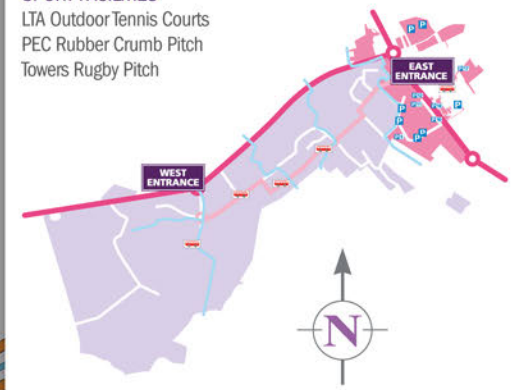

133 To The Holt

0 50 100 METRES

© Crown Copyright. All rights reserved.  
Licence Number PU100029016.  
Published by Location Maps Limited.

Swimming Pool

Clyde Williams Building

Performance Centre

Towers

The Tennis Centre

**SPORT FACILITIES**

- LTA Outdoor Tennis Courts
- PEC Rubber Crumb Pitch
- Towers Rugby Pitch

THE LINK HOTEL

FREDERICK STREET

THE HOLT

FOREST COURT

**THE** 2006 2007 2008 2009 2010  
**BEST STUDENT  
EXPERIENCE**  
*Times Higher Education*