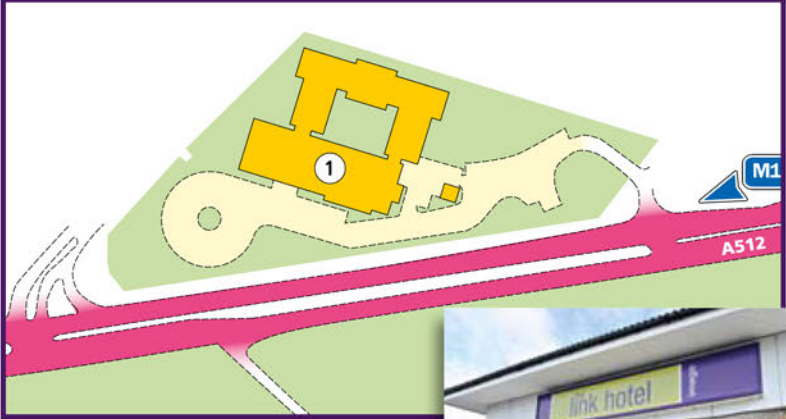

THE LINK HOTEL