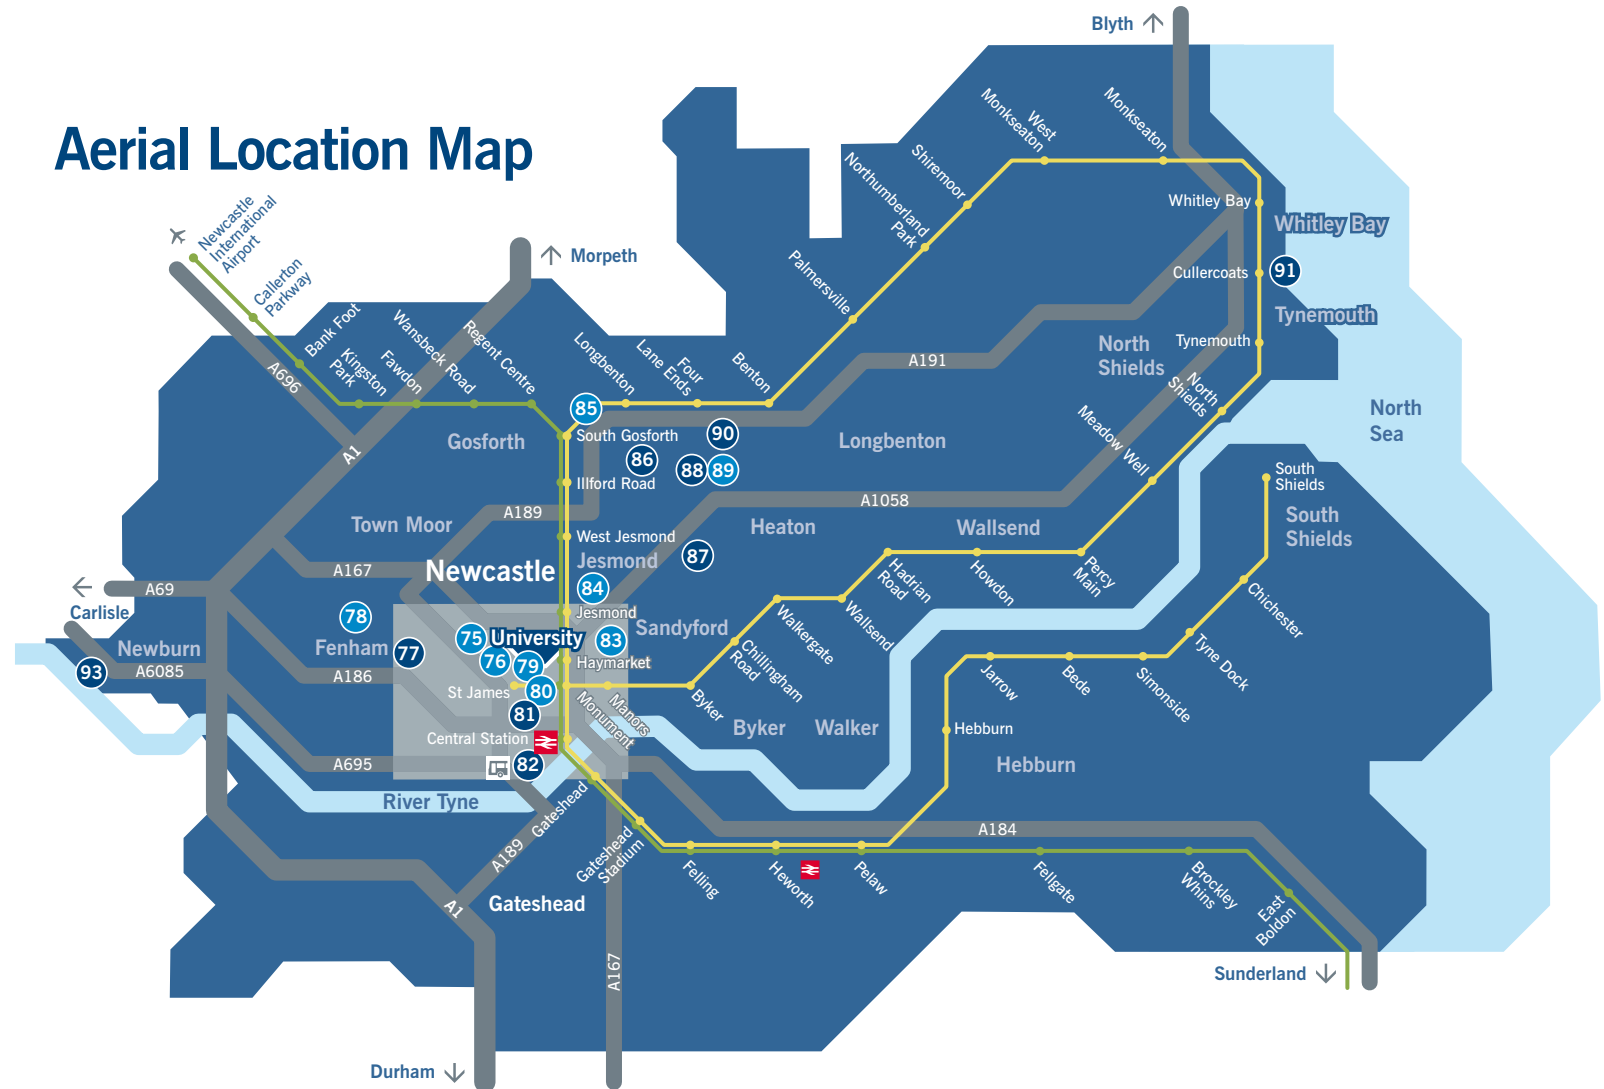

Aerial Location Key

85	Bowsden Court	NE3 1RR
77	Campus for Ageing and Vitality	NE4 5PL
75	Castle Leazes and Castle Court	NE2 4NY
88	Cochrane Park Sports Ground	NE7 7JX
91	Dove Marine Laboratory	NE30 4PZ
84	Easton Flats	NE2 4DY
86	Freeman Hospital	NE7 7DN
87	Heaton Sports Ground	NE6 5QQ
89	Henderson Hall	NE7 7UY
82	Institute of Genetic Medicine and NESCI at Newcastle	NE1 4EP
76	Leazes Parade	NE2 4LB
79	Leazes Terrace	NE1 4LY
90	Longbenton Sports Ground	NE6 4NU
80	Magnet Court	NE1 4SN
93	Newburn Water Sports Centre	NE15 8NL
81	Newcastle University Business School	NE1 4JH
78	St Mary's College	NE4 9YH
83	Victoria Hall	NE2 1XH

Key

	Green Metro Line (between Newcastle International Airport and Sunderland)
	Yellow Metro Line (between South Shields and the coast)
	City Centre
	Newcastle University
	Main Line Rail station
	Coach Station

Aerial Location Map