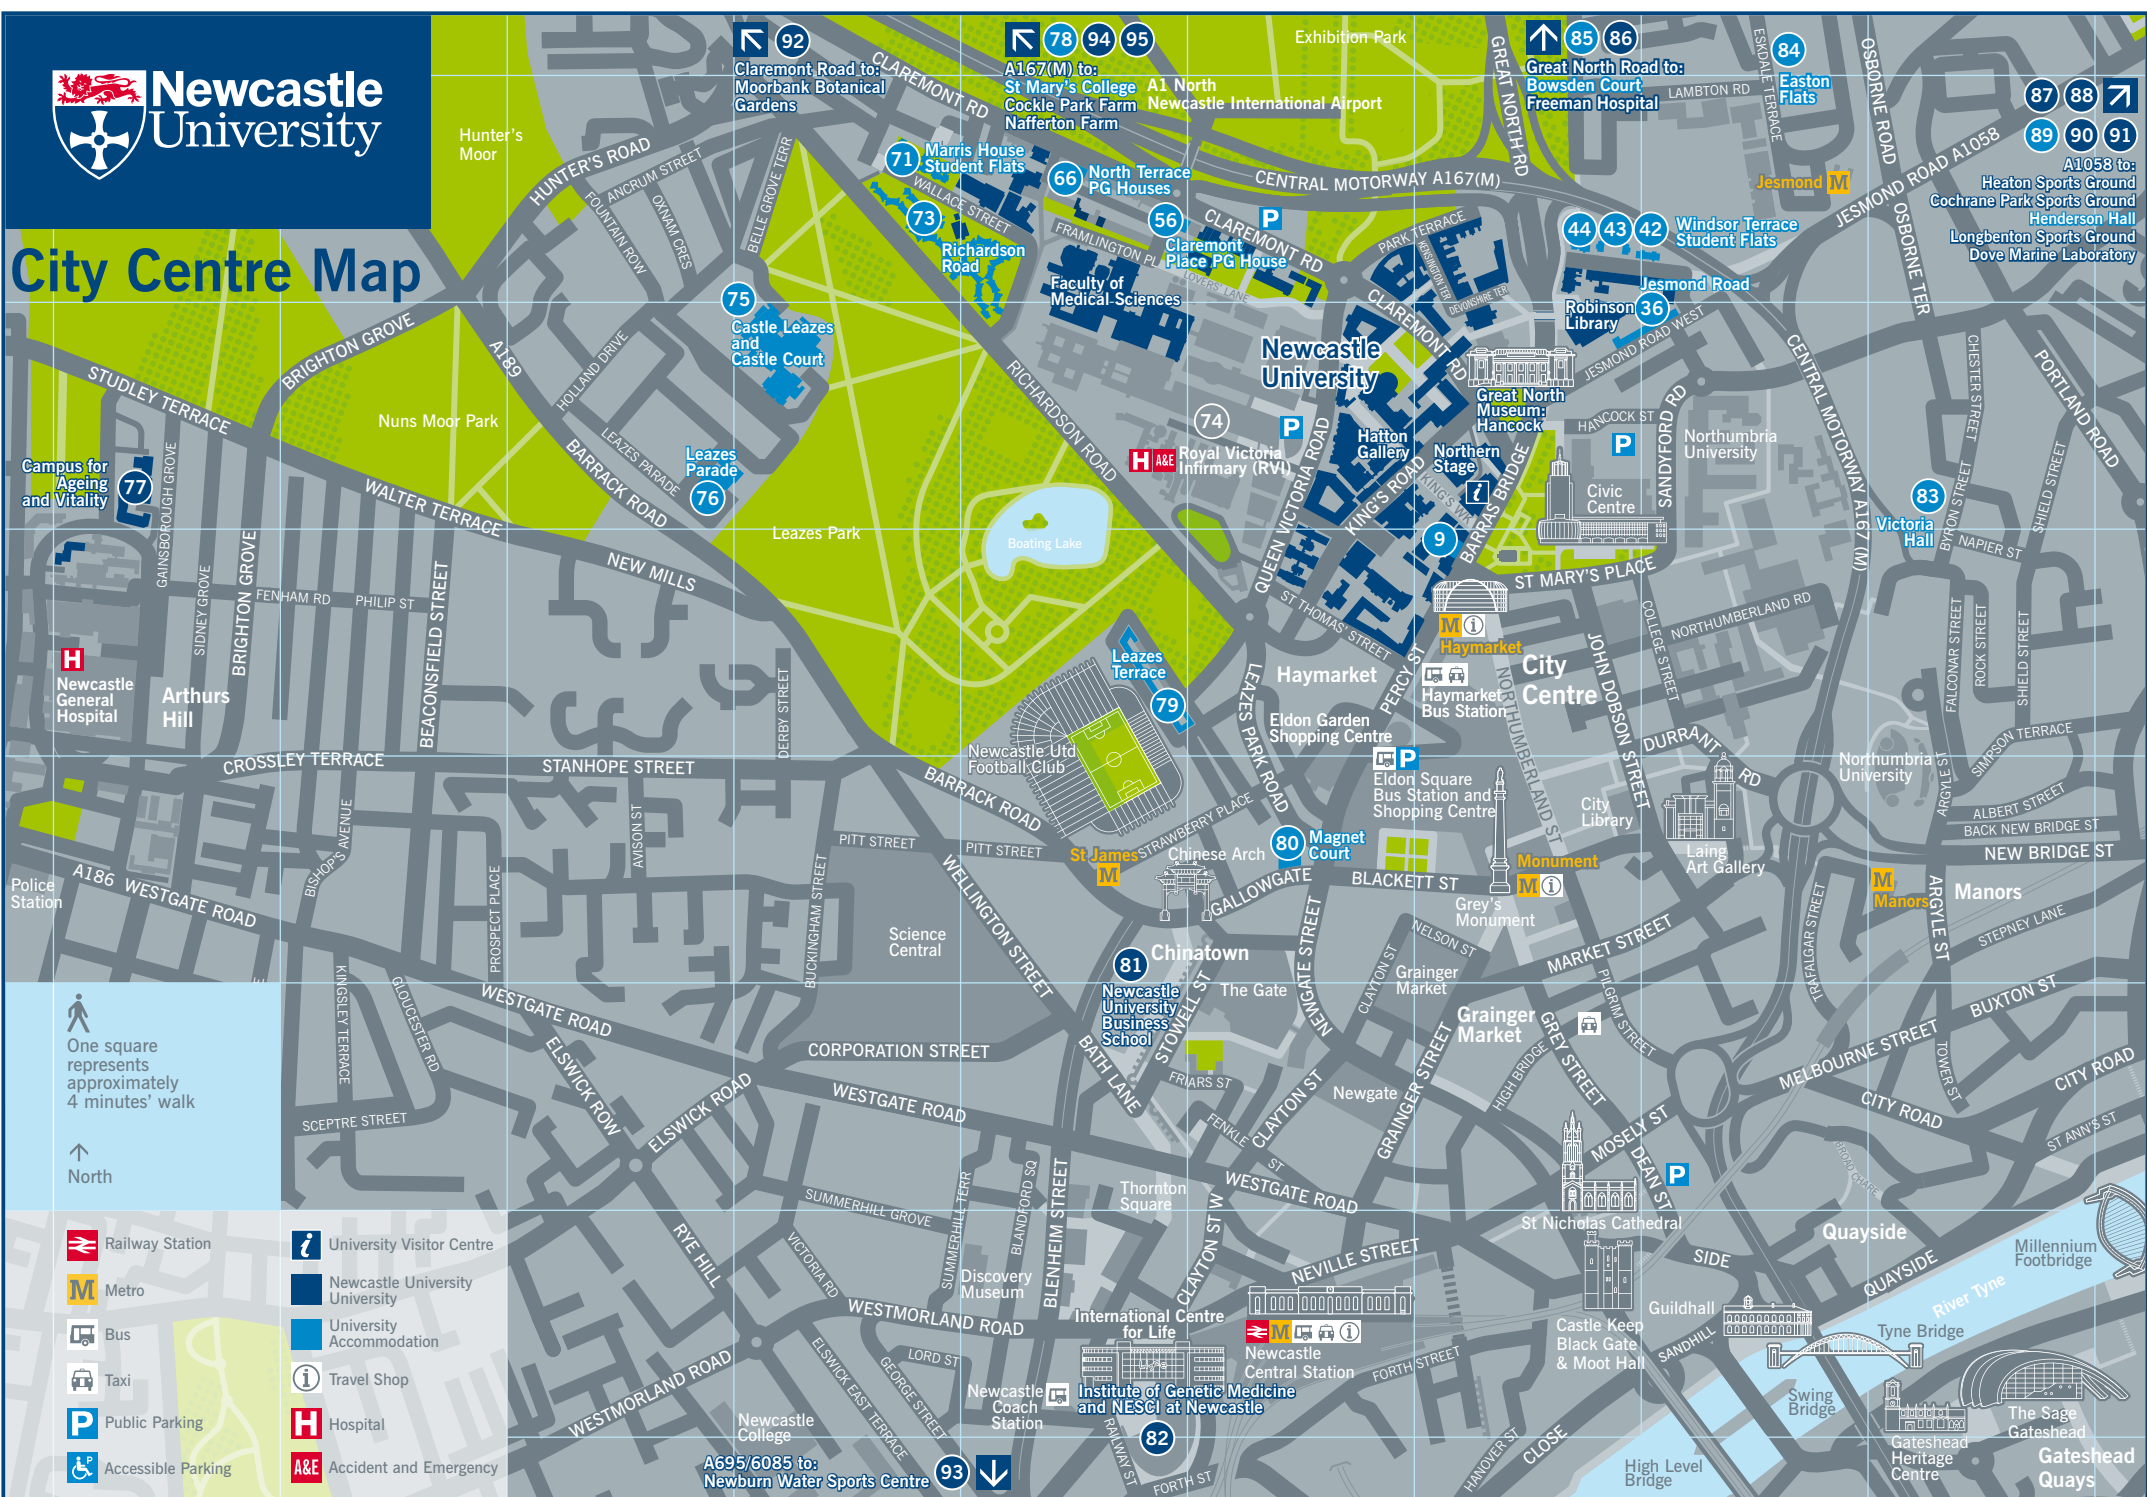

City Centre Map

One square represents approximately 4 minutes' walk

-  Railway Station
-  Metro
-  Bus
-  Taxi
-  Public Parking
-  Accessible Parking
-  University Visitor Centre
-  Newcastle University
-  University Accommodation
-  Travel Shop
-  Hospital
-  Accident and Emergency

Campus Map

 One square represents approximately 2 minutes' walk
 North

	Main pedestrian access to campus
	Main pedestrian routes through campus
	Newcastle University's campus is accessible except where marked

Key

	Green Metro Line (between Newcastle International Airport and Sunderland)
	Yellow Metro Line (between South Shields and the coast)
	City Centre
	Newcastle University
	Main Line Rail station
	Coach Station