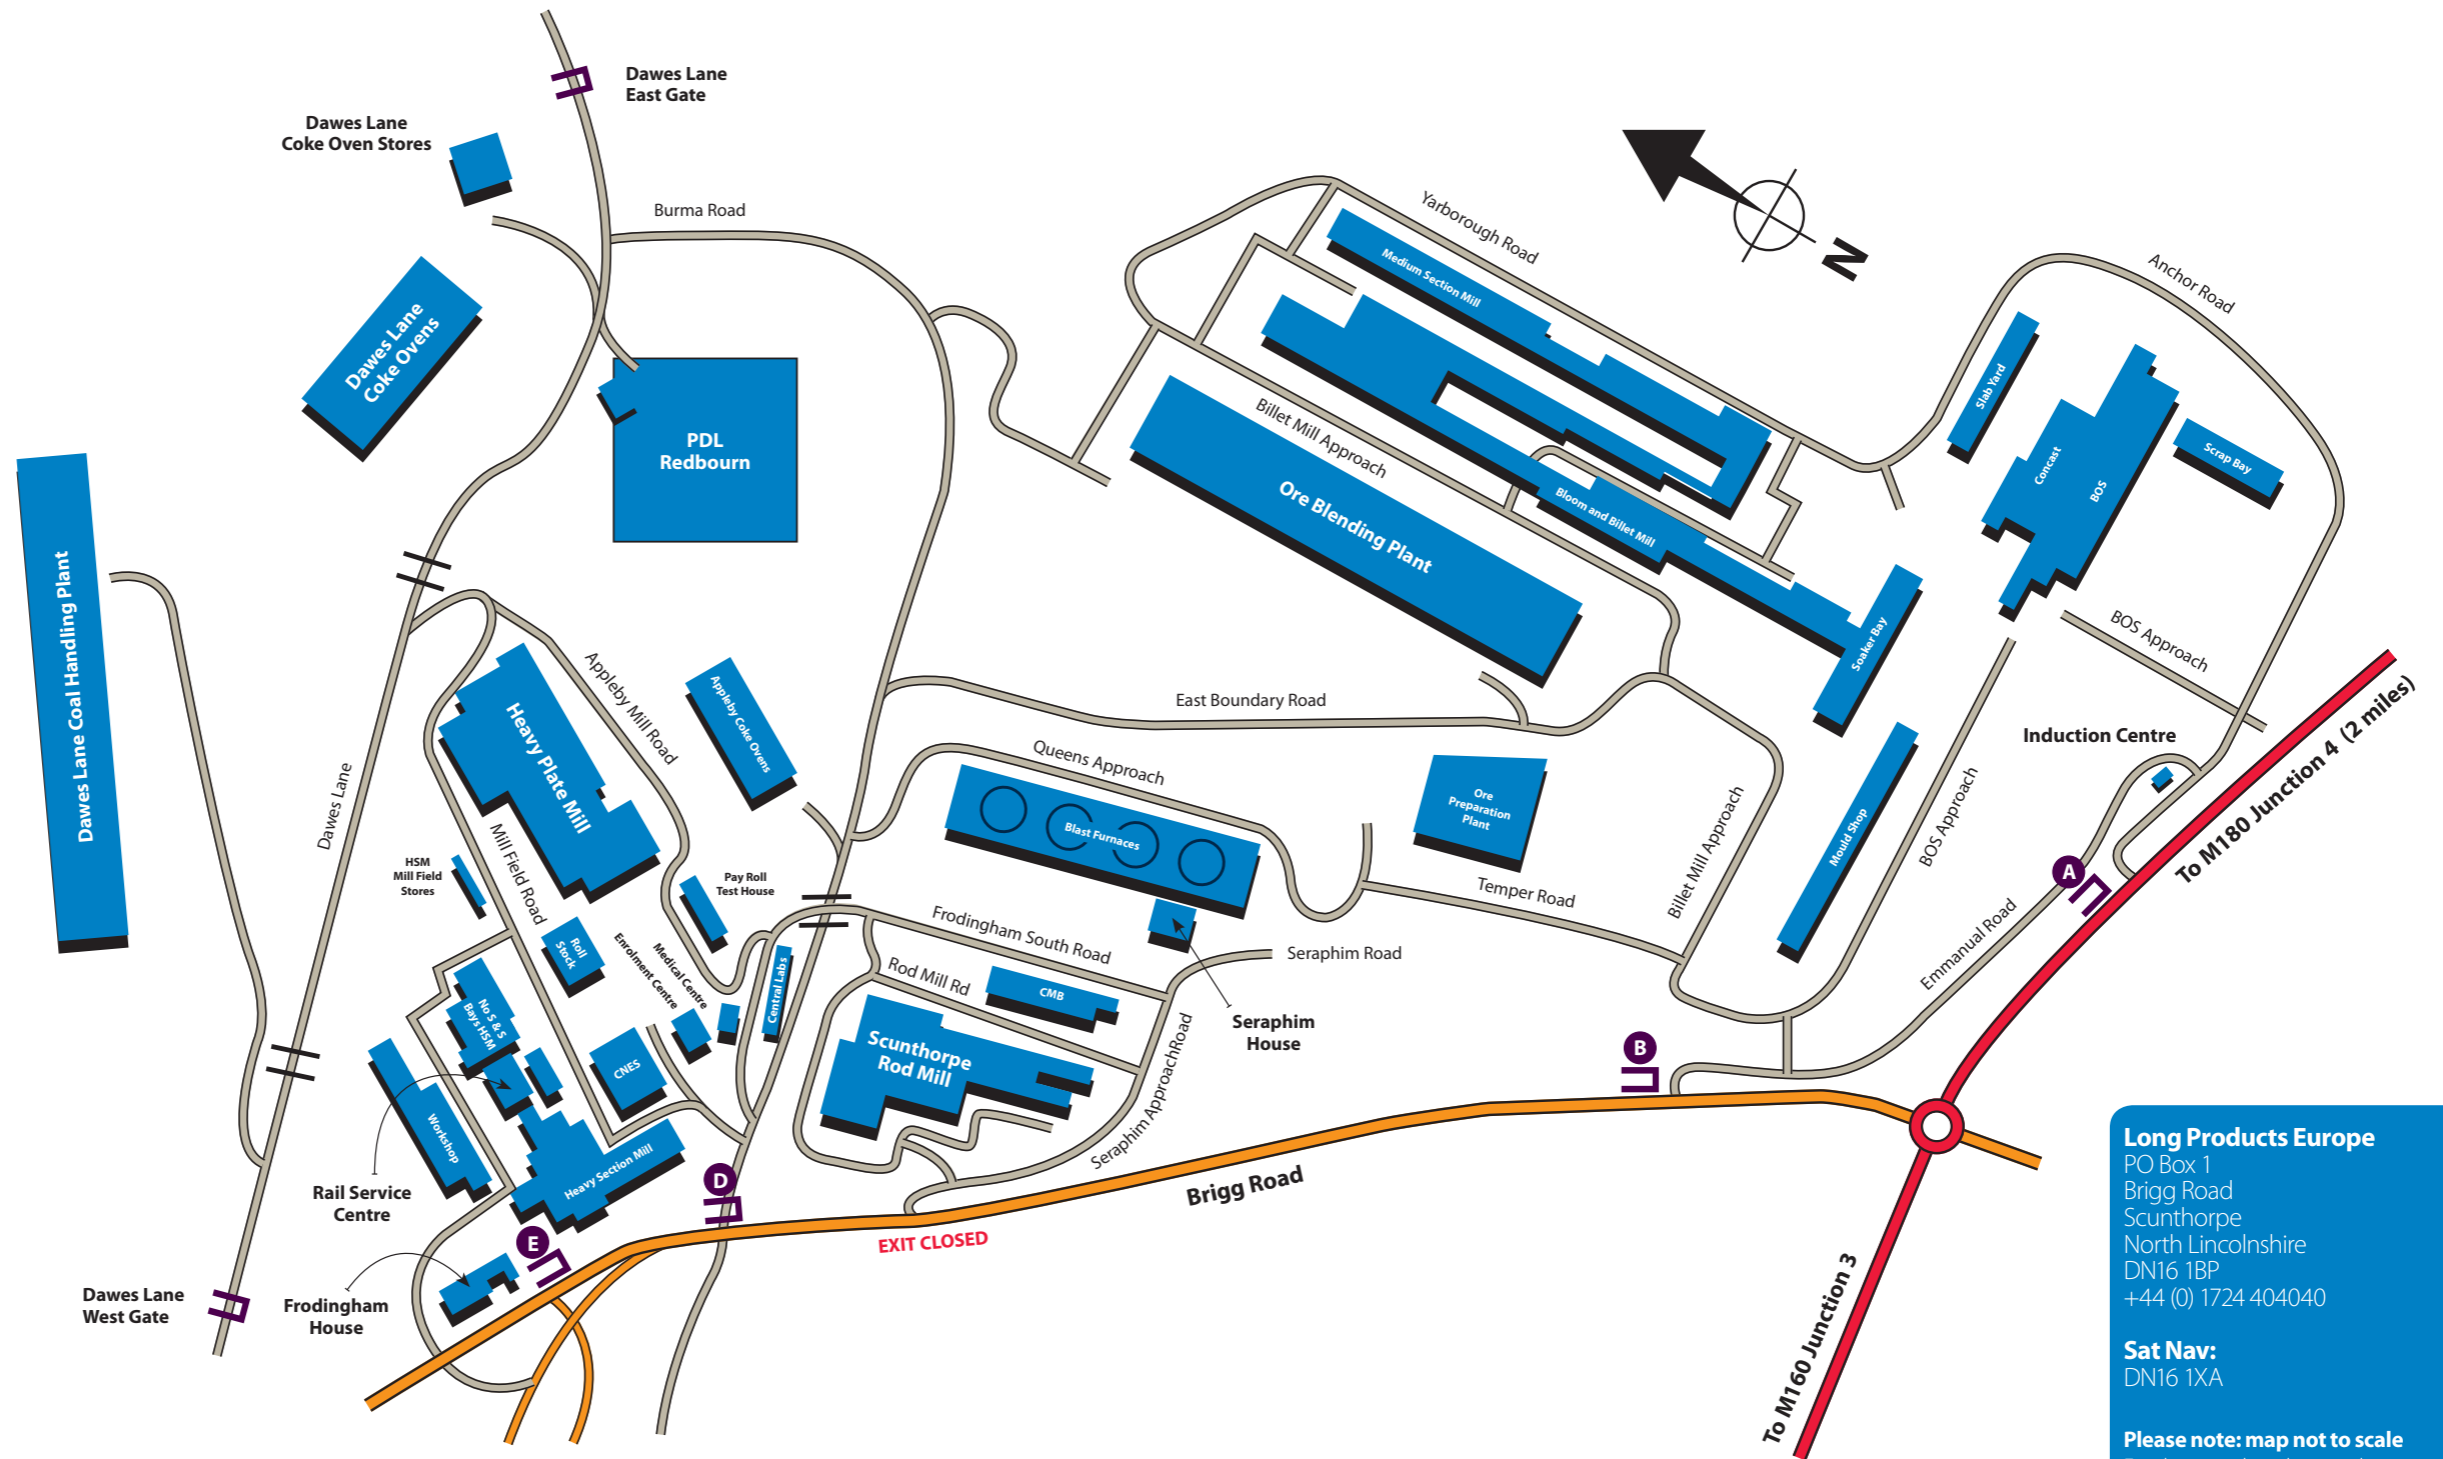

Scunthorpe Site

January 2011

Long Products Europe
 PO Box 1
 Brigg Road
 Scunthorpe
 North Lincolnshire
 DN16 1BP
 +44 (0) 1724 404040

Sat Nav:
 DN16 1XA

Please note: map not to scale
 For directional guidance only